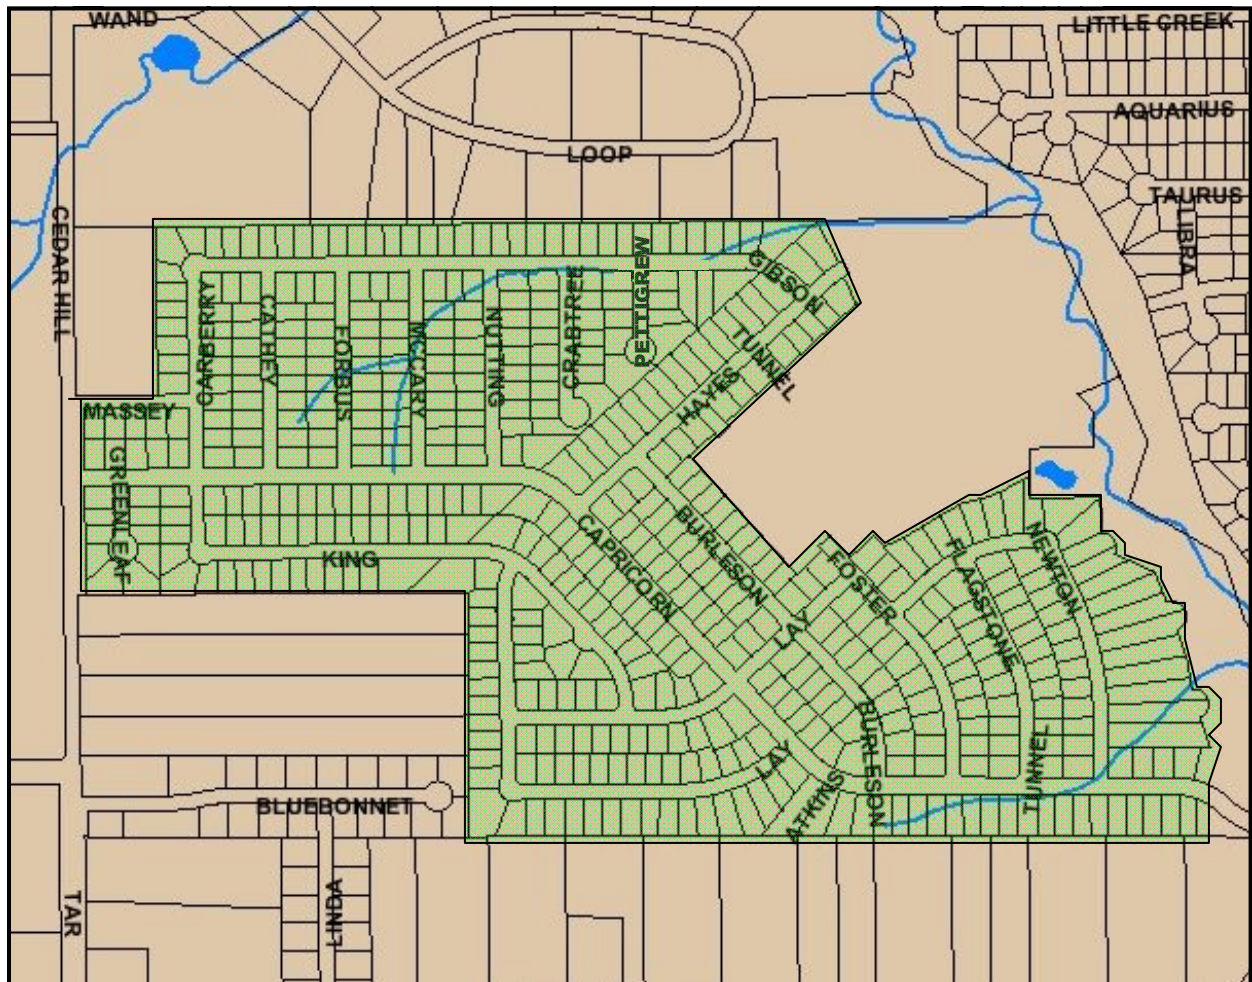

# Cedar Crest Boundary Map

567 Total tracts excluding Liberty Park.