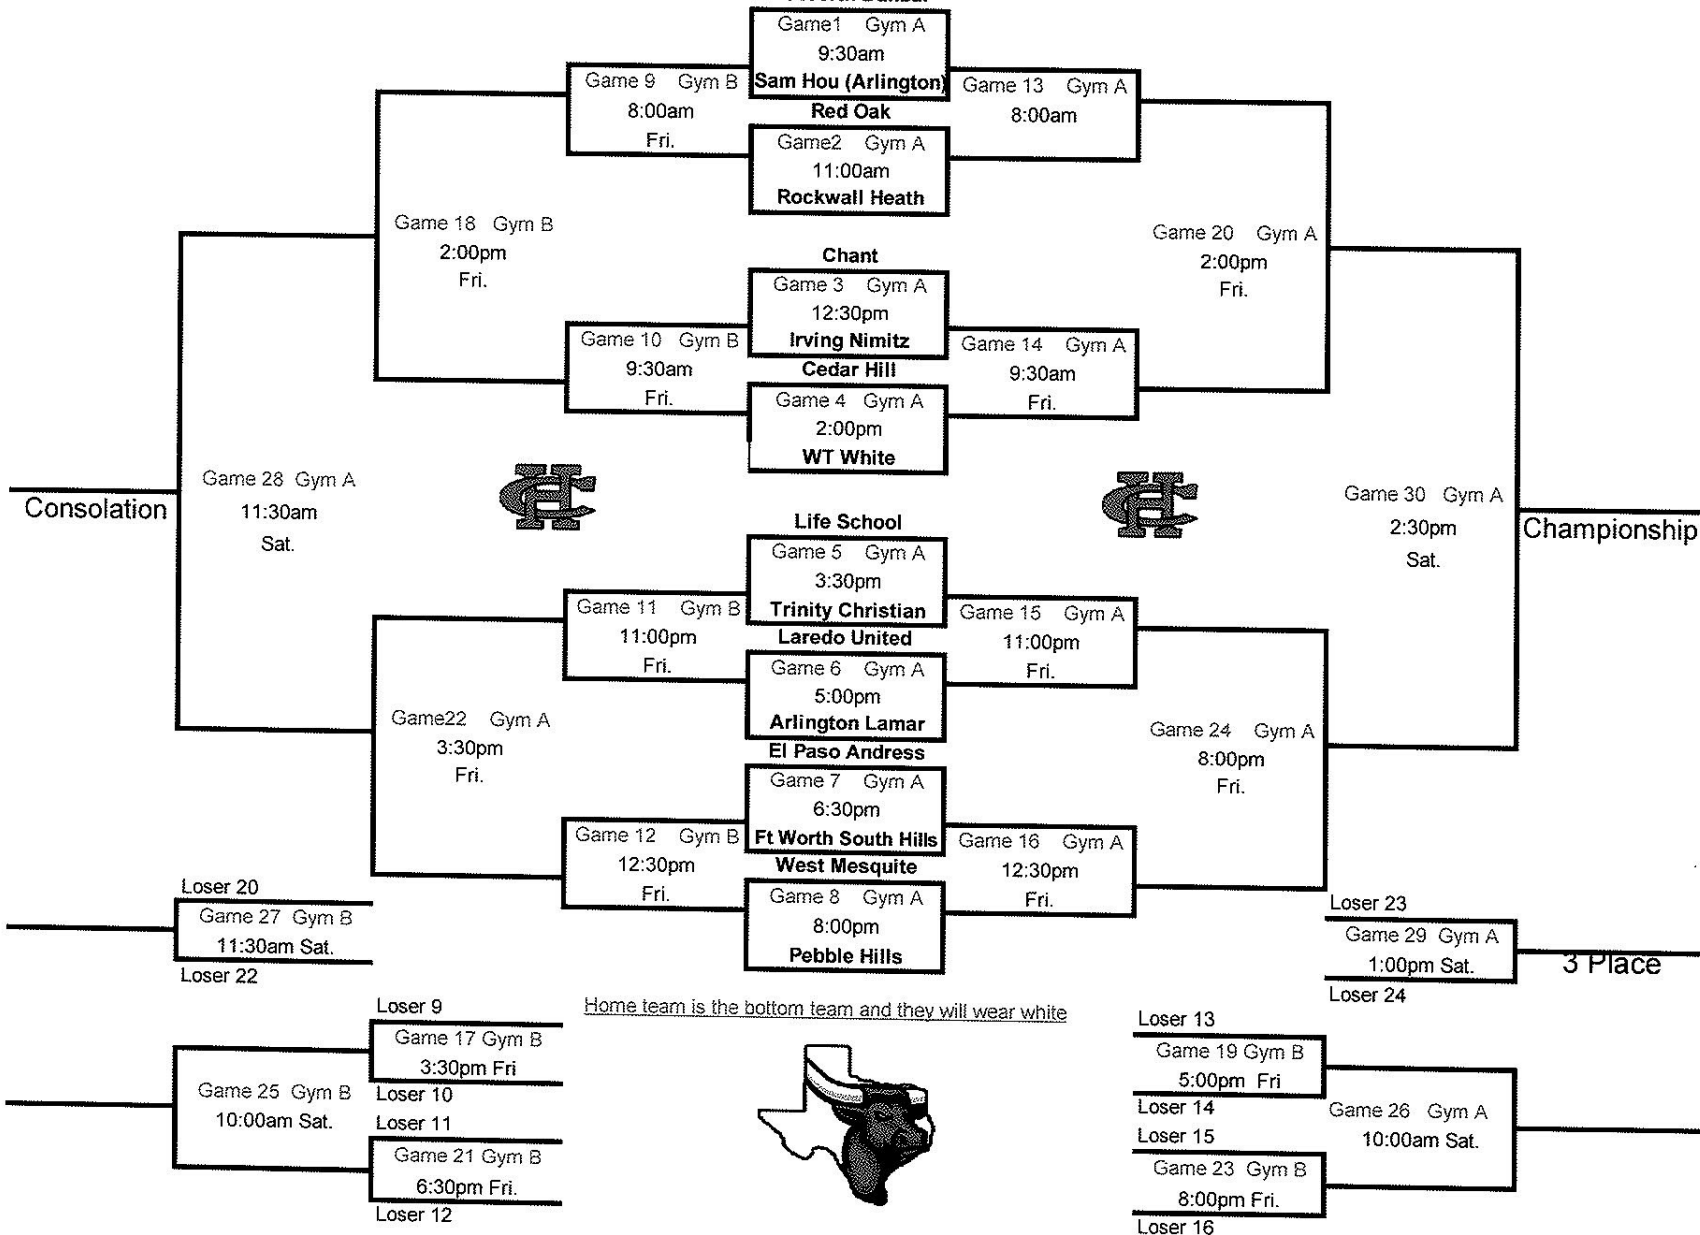

Game16 Gym A
12:30pm
Fri.

Game17 Gym B
3:30pm
Fri.

Game18 Gym B
2:00pm
Fri.

Game19 Gym B
5:00pm
Fri.

Game20 Gym A
2:00pm
Fri.

Game21 Gym B
6:30pm
Fri.

Game22 Gym A
3:30pm
Fri.

Game23 Gym B
8:00pm
Fri.

Game24 Gym A
8:00pm
Fri.

Game25 Gym B
10:00am
Sat.

Game26 Gym A
10:00am
Sat.

Game27 Gym B
11:30am
Sat.

Game28 Gym A
11:30am
Sat.

Game29 Gym A
1:00pm
Sat.

Home team is the bottom team and they will wear white

Loser 10

Loser 11

Game 21 Gym B
6:30pm Fri.

Loser 12

Game 25 Gym B
10:00am Sat.

Loser 13

Game 19 Gym B
5:00pm Fri.

Loser 14